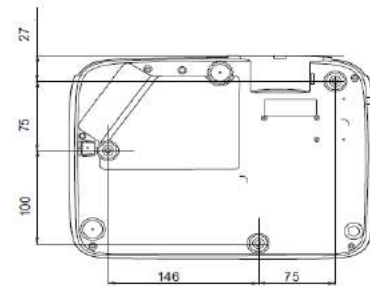

Installation

Ceiling/Wall mount installation diagram

Dimensions

296 mm (W) x 120 mm (H) x 221 mm (D)

Unit: mm

Ceiling/Wall mount screw: M4
(Max L = 25 mm; Min L = 20 mm)

Unit: mm