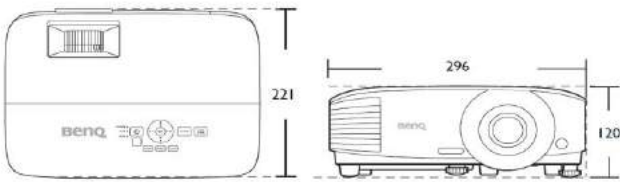

Connectivity

	Quantity
1 HDMI-1	1
2 HDMI-2	1
3 USB Type min B(For Page up/down and FW)	1
4 Computer In (D-sub 15pin, Female)	1
5 Monitor out (D-sub 15pin, Female)	1
6 RS232 In (D-sub 9pin, male)	1
7 Composite Video(RCA)	1
8 S-Video	1
9 Audio in(mini jack)	1
10 Audio out(mini jack)	1
11 IR Receiver(Front+Rear)	2

Installation

Ceiling/Wall mount installation diagram

Dimensions

296 mm (W) x 120 mm (H) x 221 mm (D)

Unit: mm

Ceiling/Wall mount screw: M4
(Max L = 25 mm; Min L = 20 mm)

Unit: mm